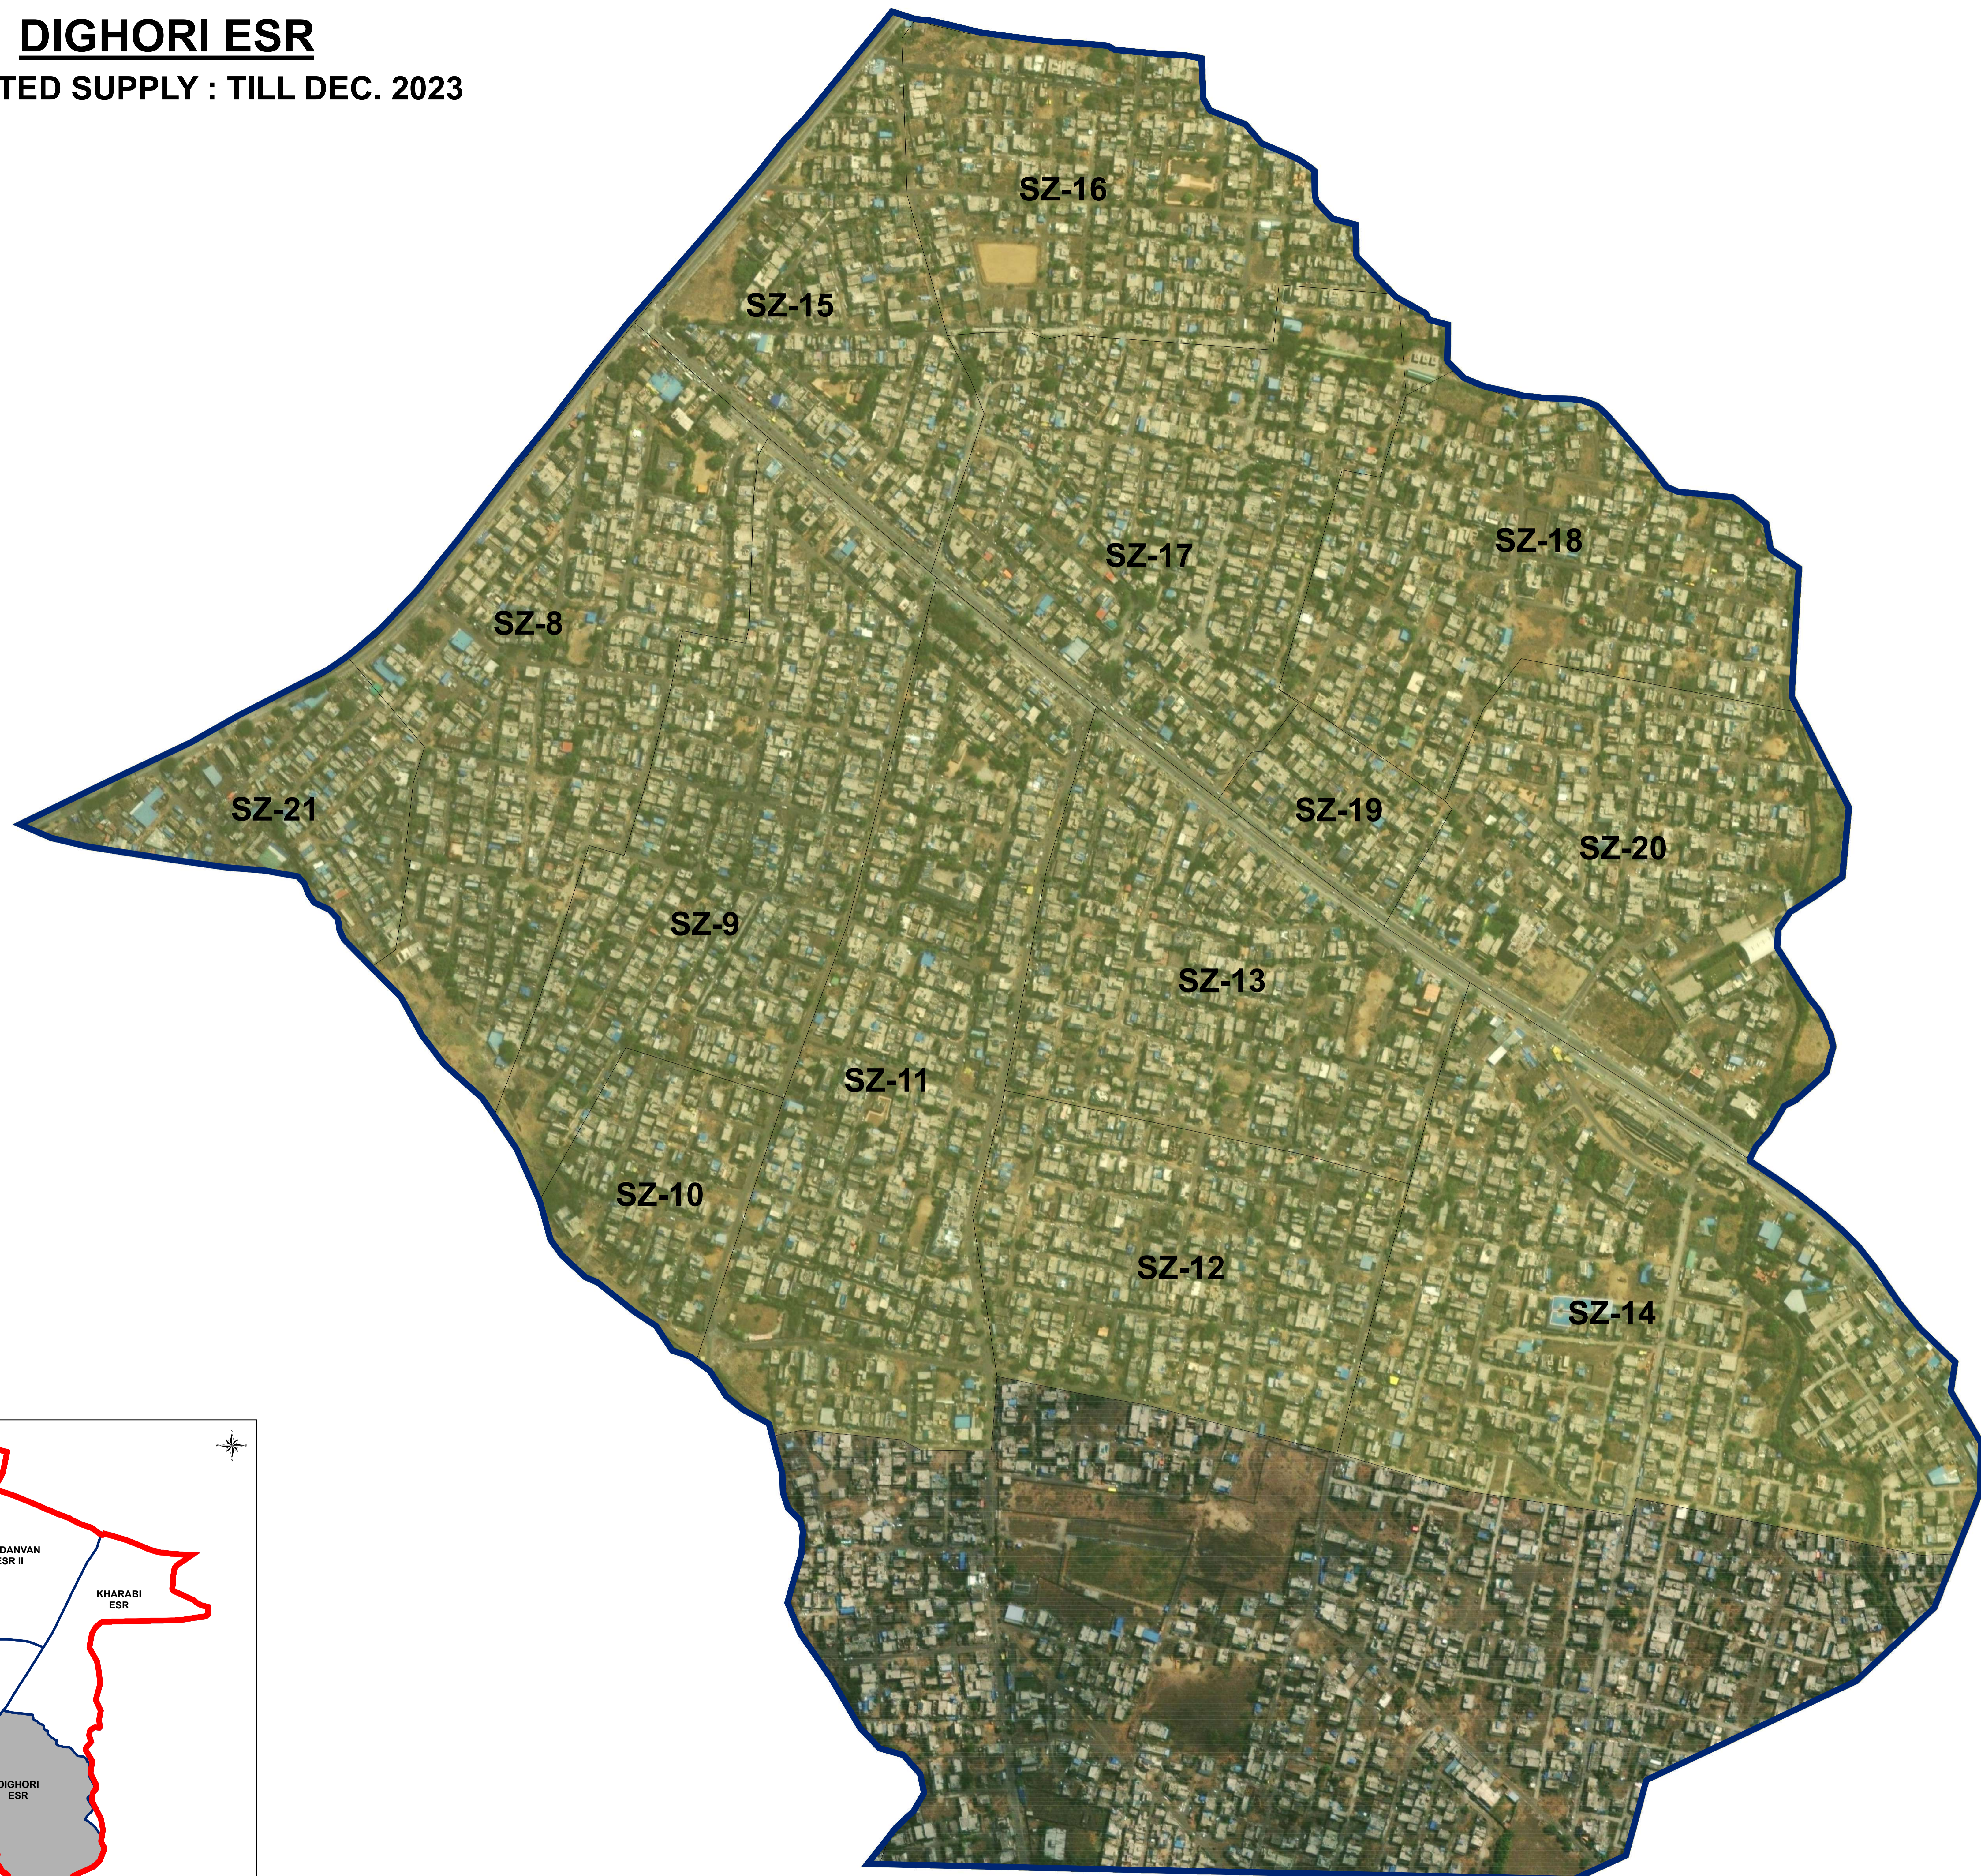

DIGHORI ESR

ESTIMATED SUPPLY : TILL DEC. 2023

Legend

-  ESR Boundary
- Supply Hrs**
-  02 To 04 Hours
-  Non Network

Command Area Location